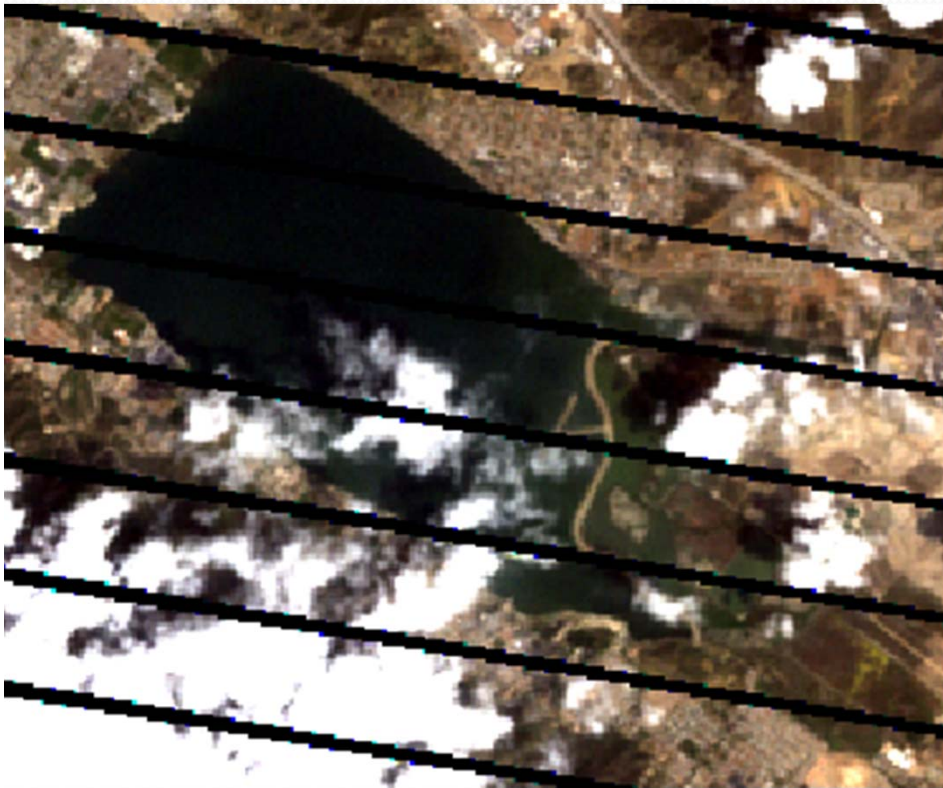

Lake Elsinore 04/25/2006 Natural Color Image (Left) and TPW Scan (Right)