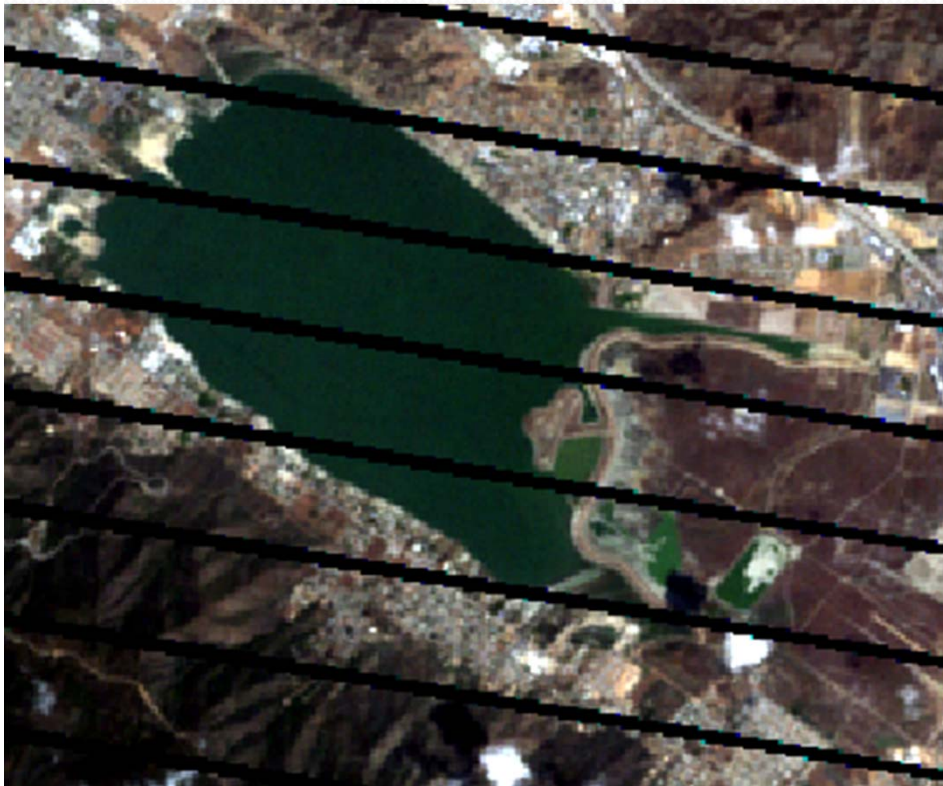

Lake Elsinore 04/19/2004 Natural Color Image (Left) and TPW Scan (Right)