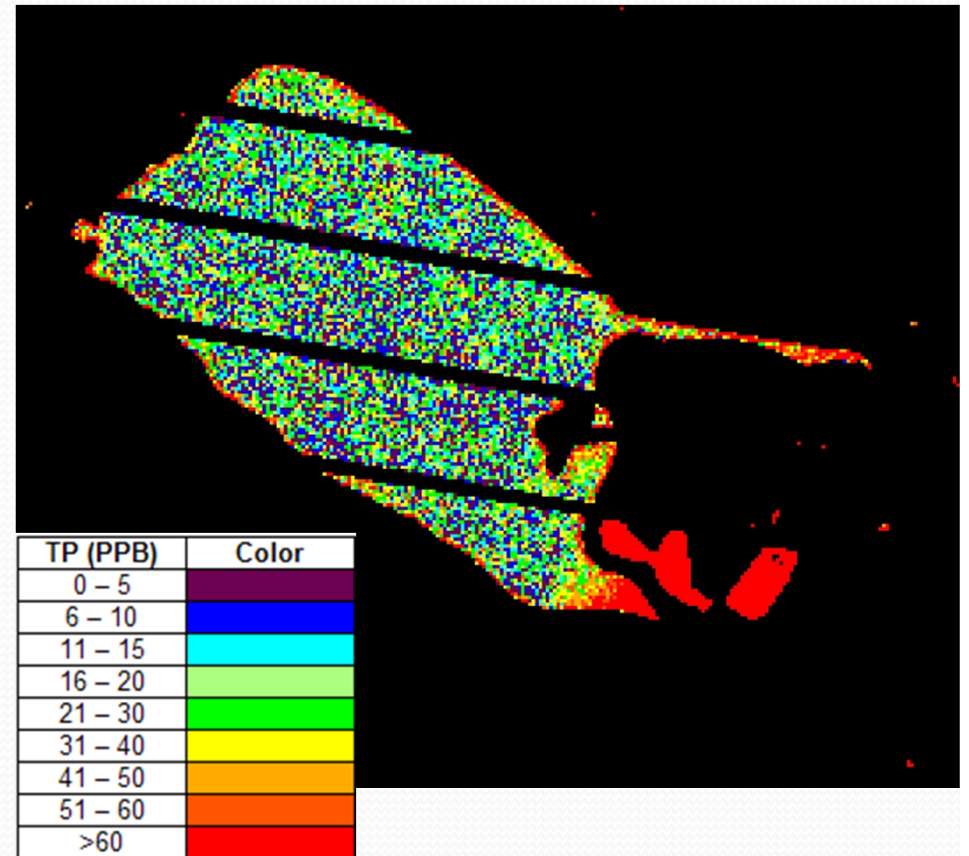

Lake Elsinore 08/20/2008 Natural Color Image (Left) and TPW Scan (Right)