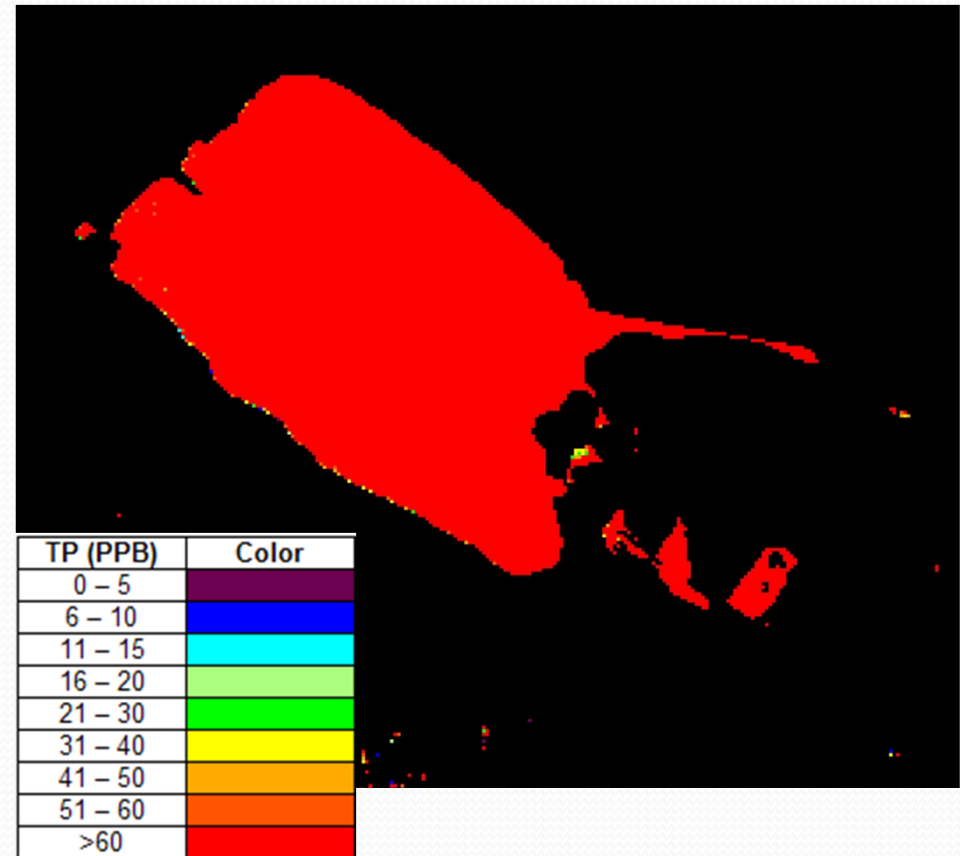

Lake Elsinore 02/20/2003 Natural Color Image (Left) and TPW Scan (Right)