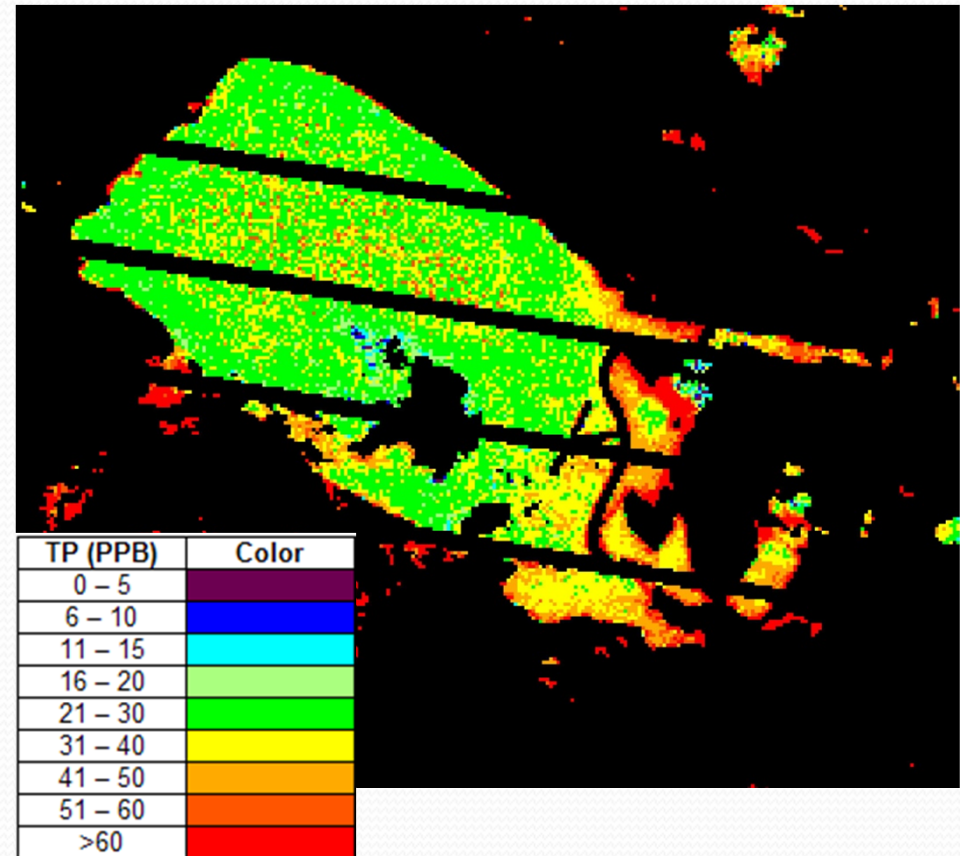

Lake Elsinore 04/25/2006 Natural Color Image (Left) and TPW Scan (Right)