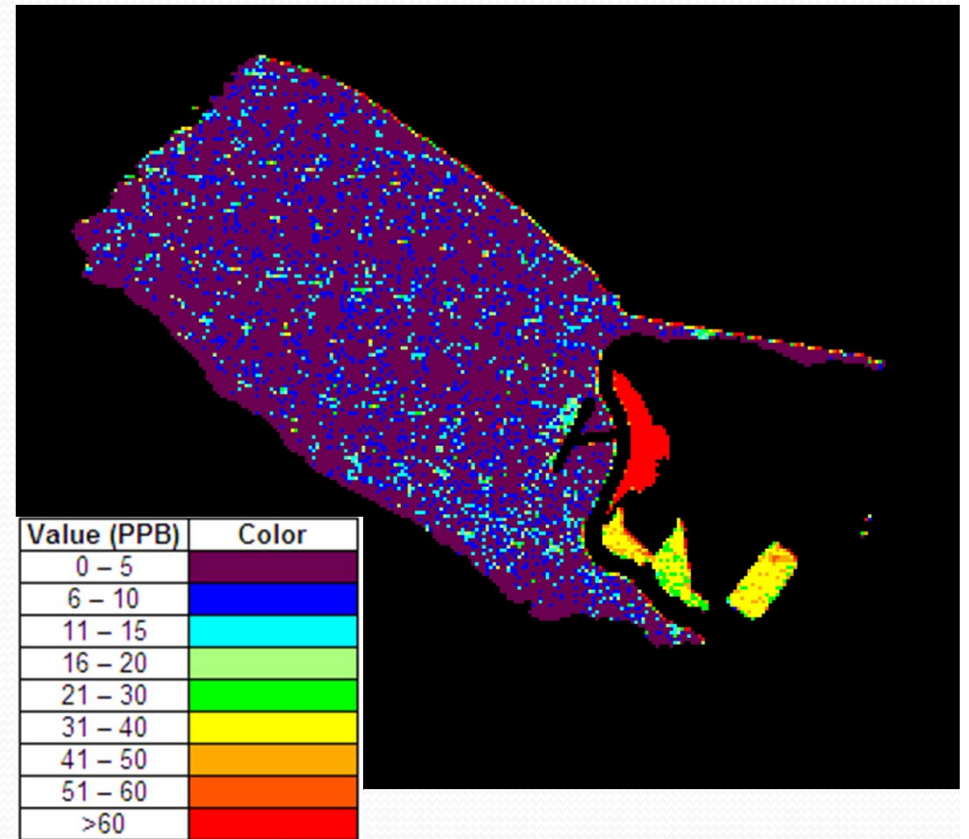

Lake Elsinore 07/06/2006 Natural Color Image (Left) and TPW Scan (Right)