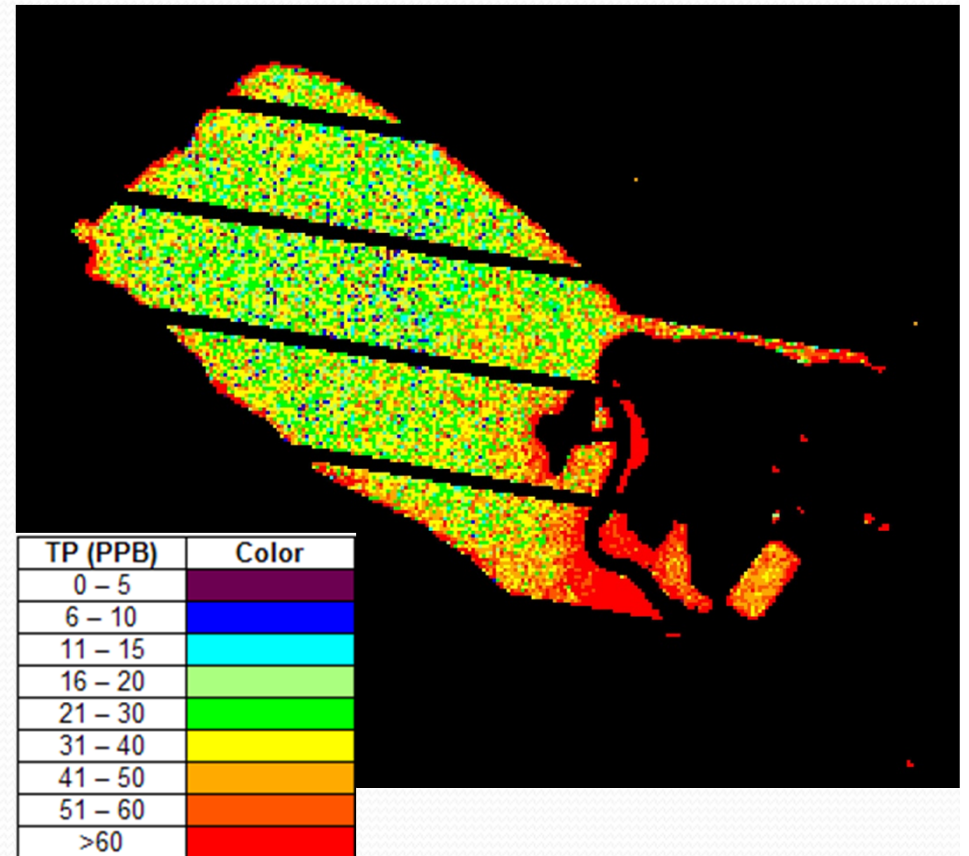

Lake Elsinore 05/26/2008 Natural Color Image (Left) and TPW Scan (Right)