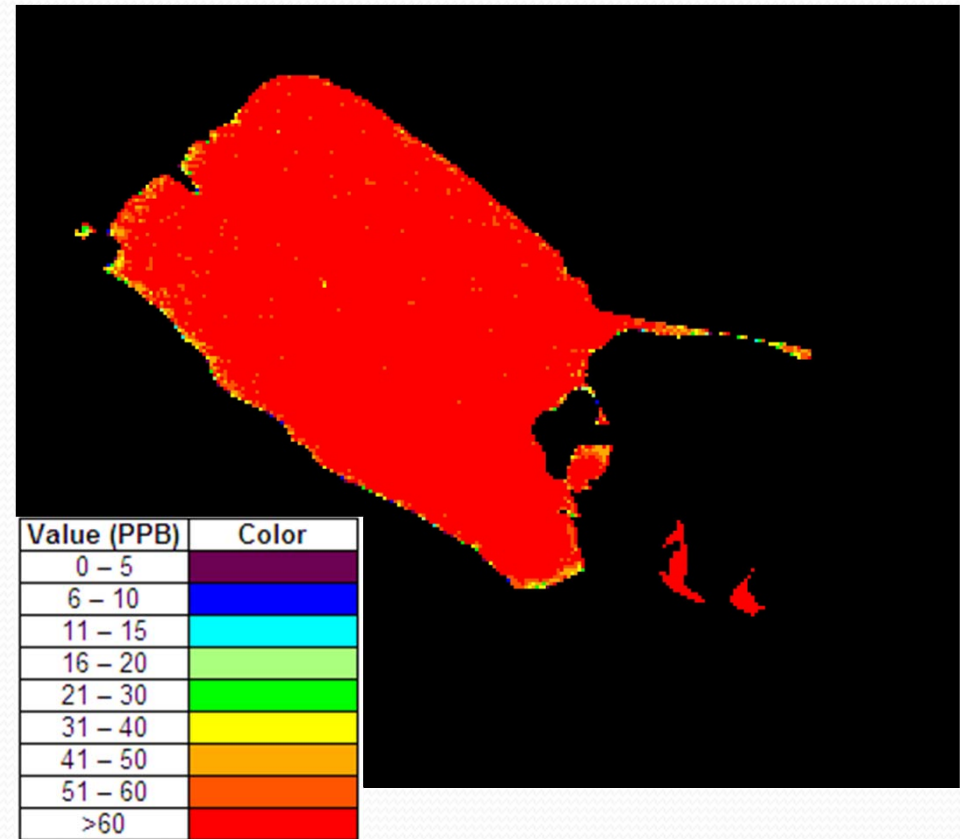

Lake Elsinore 06/14/2004 Natural Color Image (Left) and TPW Scan (Right)