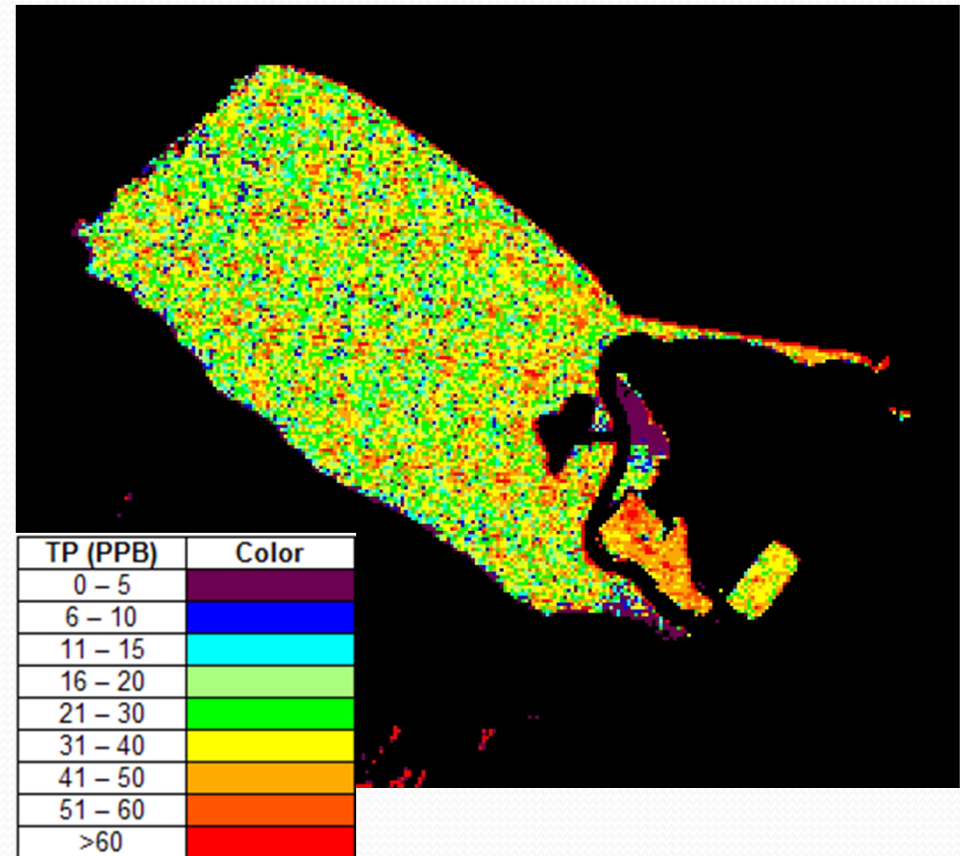

Lake Elsinore 02/09/2005 Natural Color Image (Left) and TPW Scan (Right)