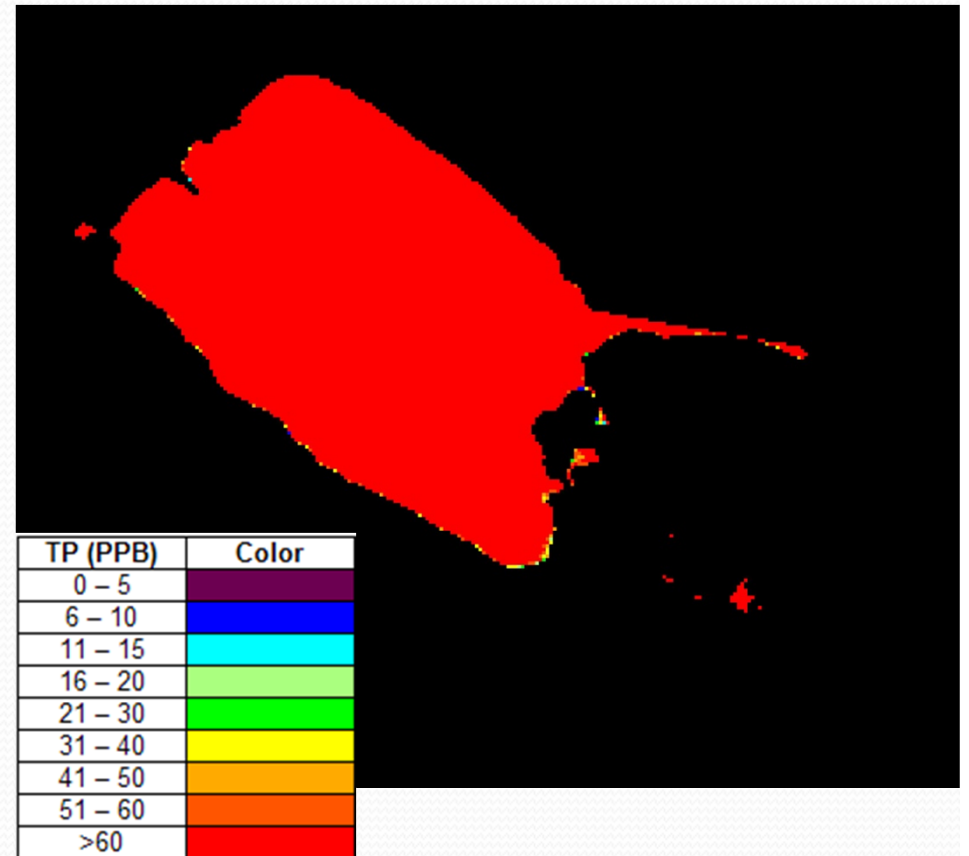

Lake Elsinore 10/04/2004 Natural Color Image (Left) and TPW Scan (Right)