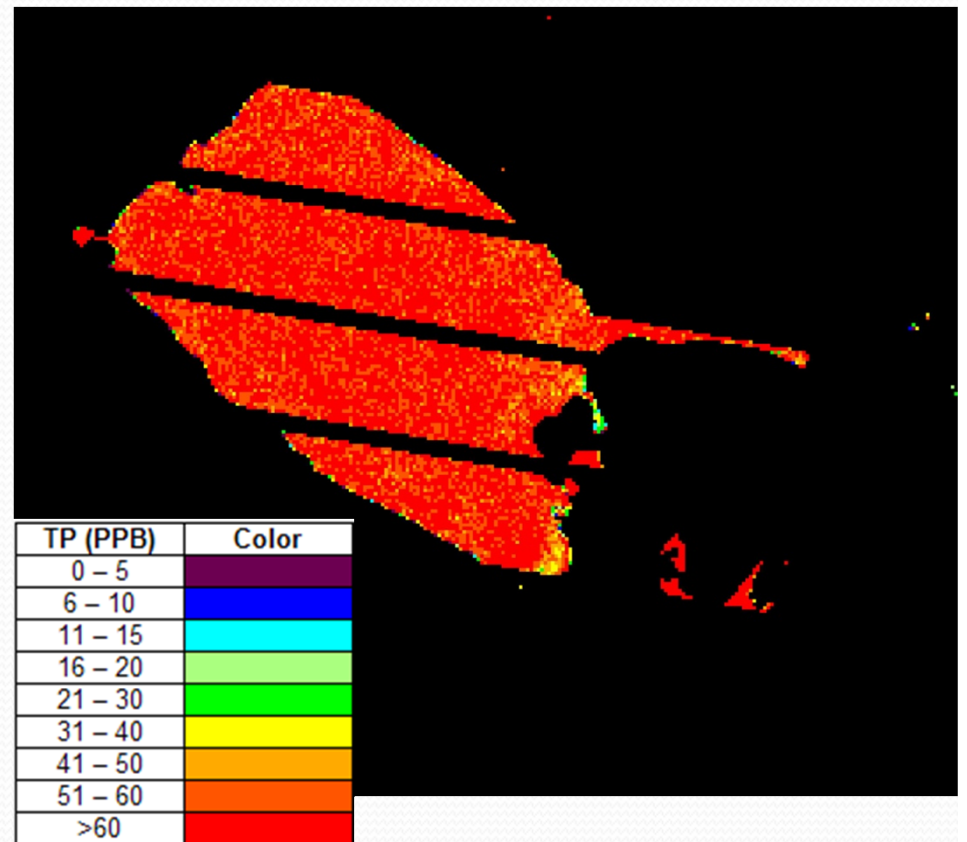

Lake Elsinore 08/09/2004 Natural Color Image (Left) and TPW Scan (Right)