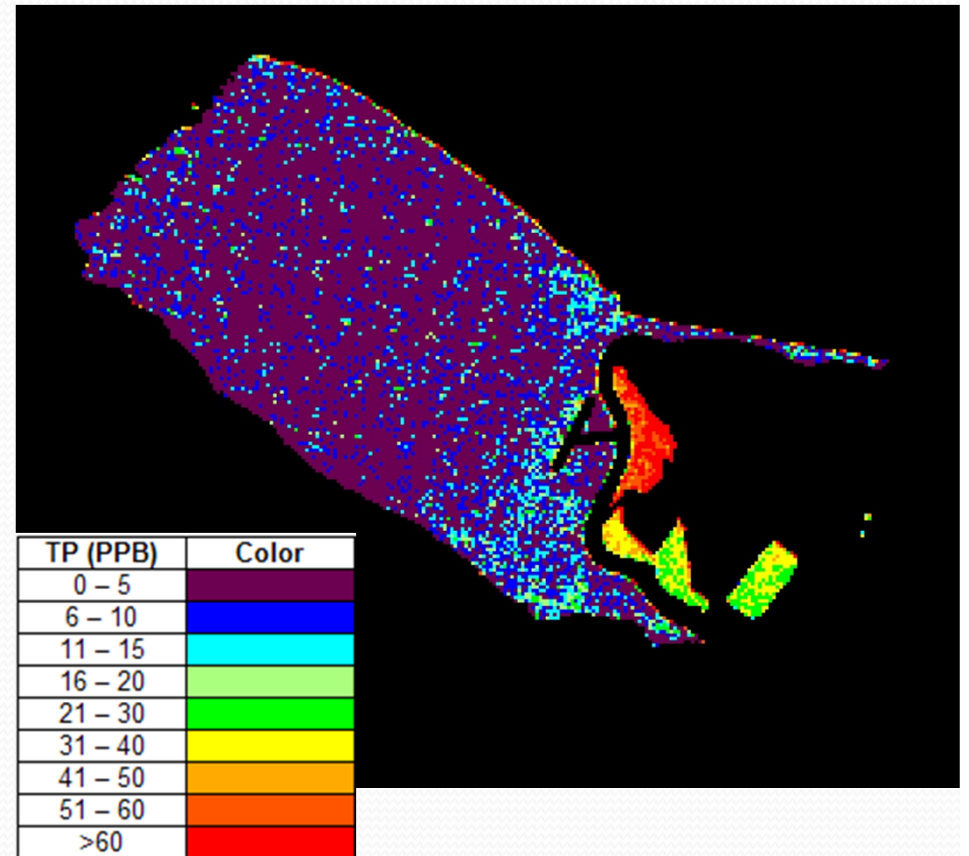

Lake Elsinore 06/20/2006 Natural Color Image (Left) and TPW Scan (Right)