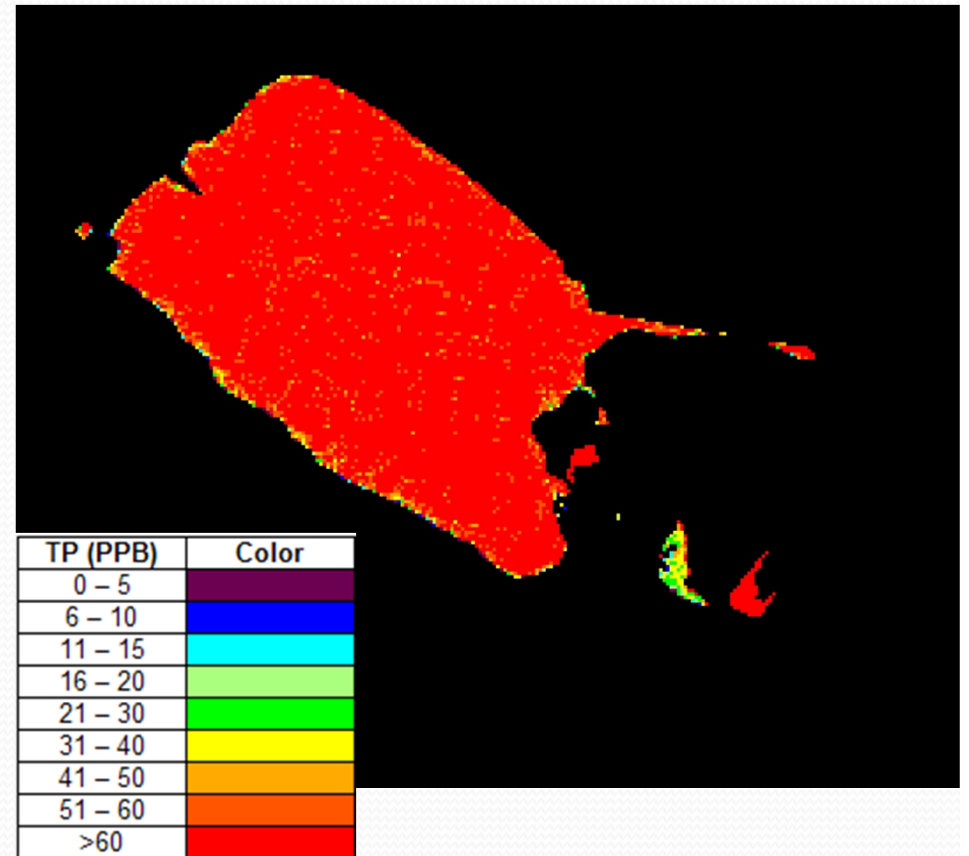

Lake Elsinore 08/28/2002 Natural Color Image (Left) and TPW Scan (Right)