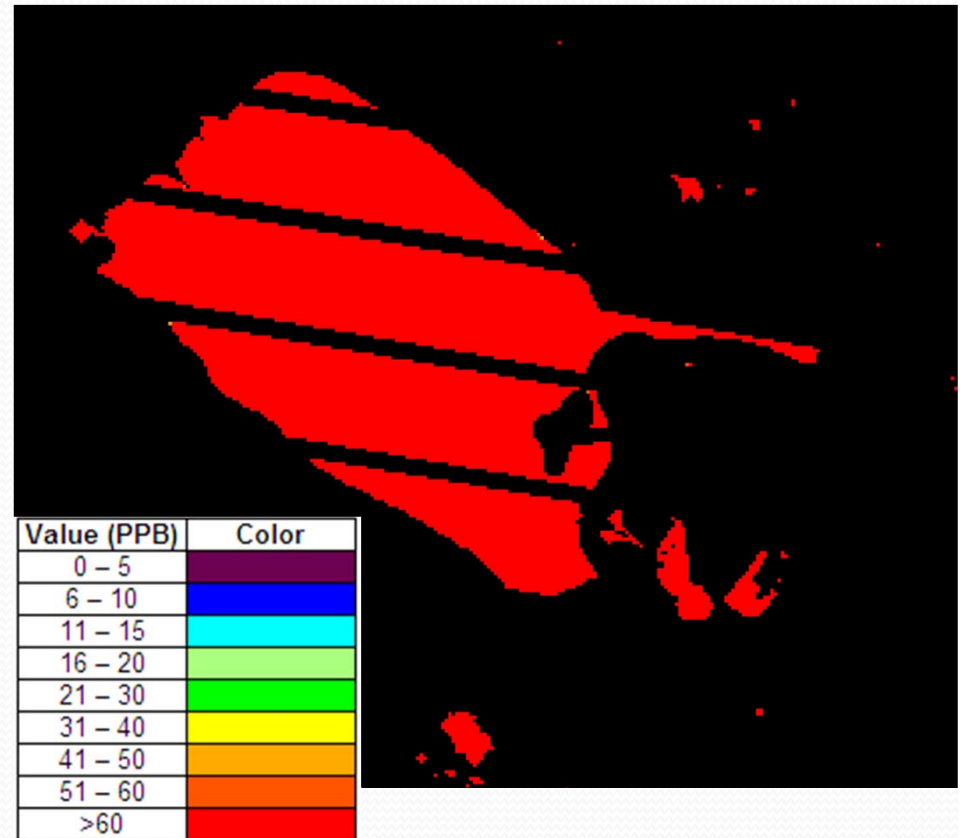

Lake Elsinore 04/19/2004 Natural Color Image (Left) and TPW Scan (Right)