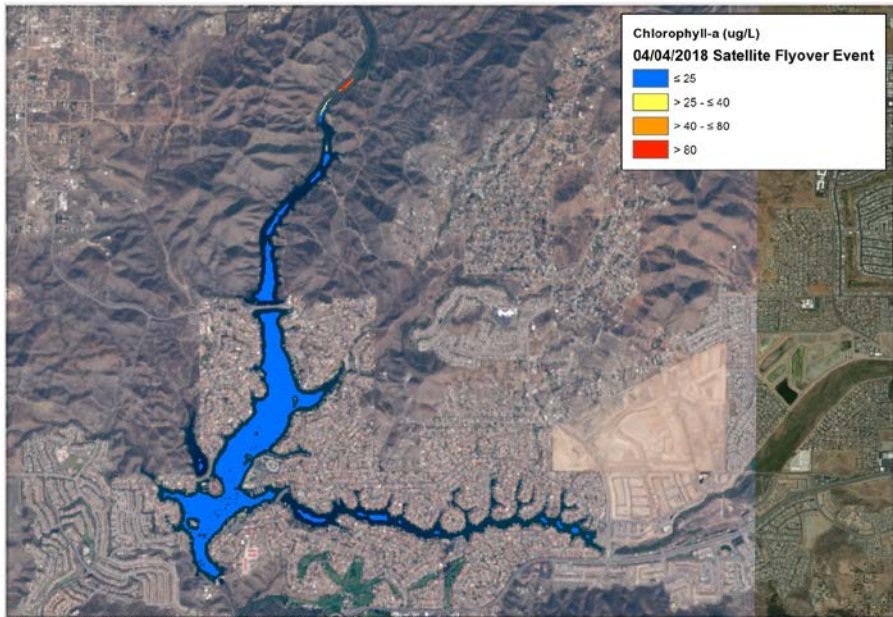

amec foster wheeler  **Chlorophyll-a Concentrations**  
**Canyon Lake**  
**February 8, 2018 Satellite Flyover Event**

0 520 1,040  
 Meters

amec foster wheeler  **Harmful Algal Bloom (HAB) Indicator Likelihood**  
**Canyon Lake**  
**February 8, 2018 Satellite Flyover Event**

0 520 1,040  
 Meters

amec foster wheeler  **Chlorophyll-a Concentrations**  
**Canyon Lake**  
**April 04, 2018 Satellite Flyover Event**

0 500 1,000  
 Meters

amec foster wheeler  **Harmful Algal Bloom (HAB) Indicator Likelihood**  
**Canyon Lake**  
**April 04, 2018 Satellite Flyover Event**

0 500 1,000  
 Meters