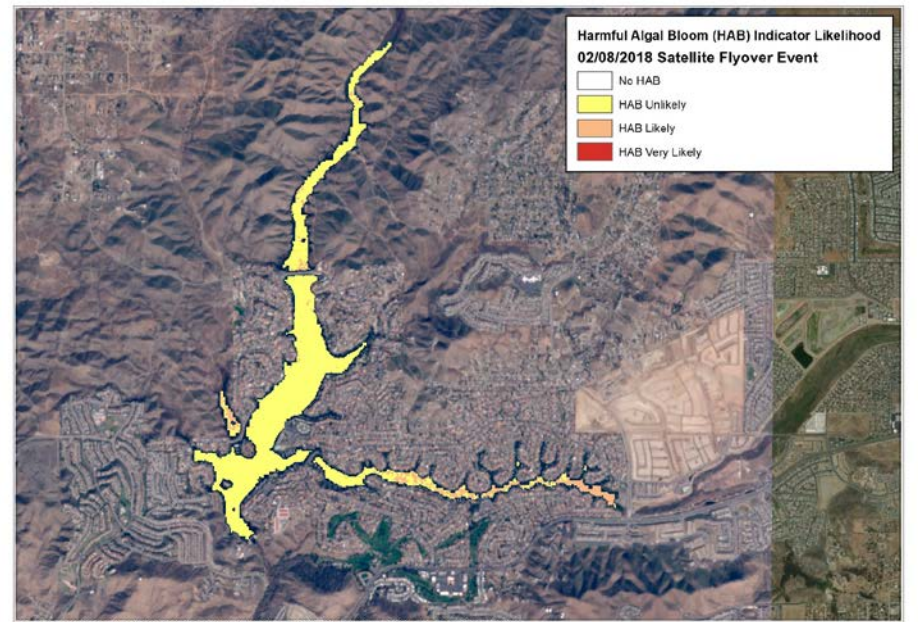

amec foster wheeler  **Chlorophyll-a Concentrations**  
**Canyon Lake**  
**February 8, 2018 Satellite Flyover Event**

0 520 1,040  
 Meters

amec foster wheeler  **Harmful Algal Bloom (HAB) Indicator Likelihood**  
**Canyon Lake**  
**February 8, 2018 Satellite Flyover Event**

0 520 1,040  
 Meters

amec foster wheeler  **Chlorophyll-a Concentrations**  
**Canyon Lake**  
**April 04, 2018 Satellite Flyover Event**

0 500 1,000  
 Meters

amec foster wheeler  **Harmful Algal Bloom (HAB) Indicator Likelihood**  
**Canyon Lake**  
**April 04, 2018 Satellite Flyover Event**

0 500 1,000  
 Meters