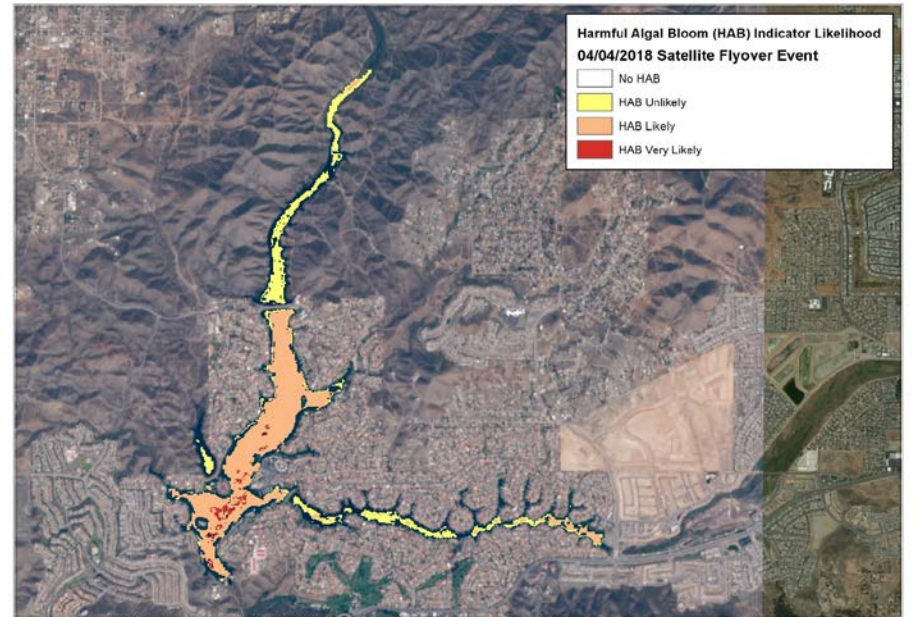

amec foster wheeler  **Chlorophyll-a Concentrations**  
**Canyon Lake**  
**February 8, 2018 Satellite Flyover Event**

0 520 1,040  
 Meters

amec foster wheeler  **Harmful Algal Bloom (HAB) Indicator Likelihood**  
**Canyon Lake**  
**February 8, 2018 Satellite Flyover Event**

0 520 1,040  
 Meters

amec foster wheeler  **Chlorophyll-a Concentrations**  
**Canyon Lake**  
**April 04, 2018 Satellite Flyover Event**

0 500 1,000  
 Meters

amec foster wheeler  **Harmful Algal Bloom (HAB) Indicator Likelihood**  
**Canyon Lake**  
**April 04, 2018 Satellite Flyover Event**

0 500 1,000  
 Meters